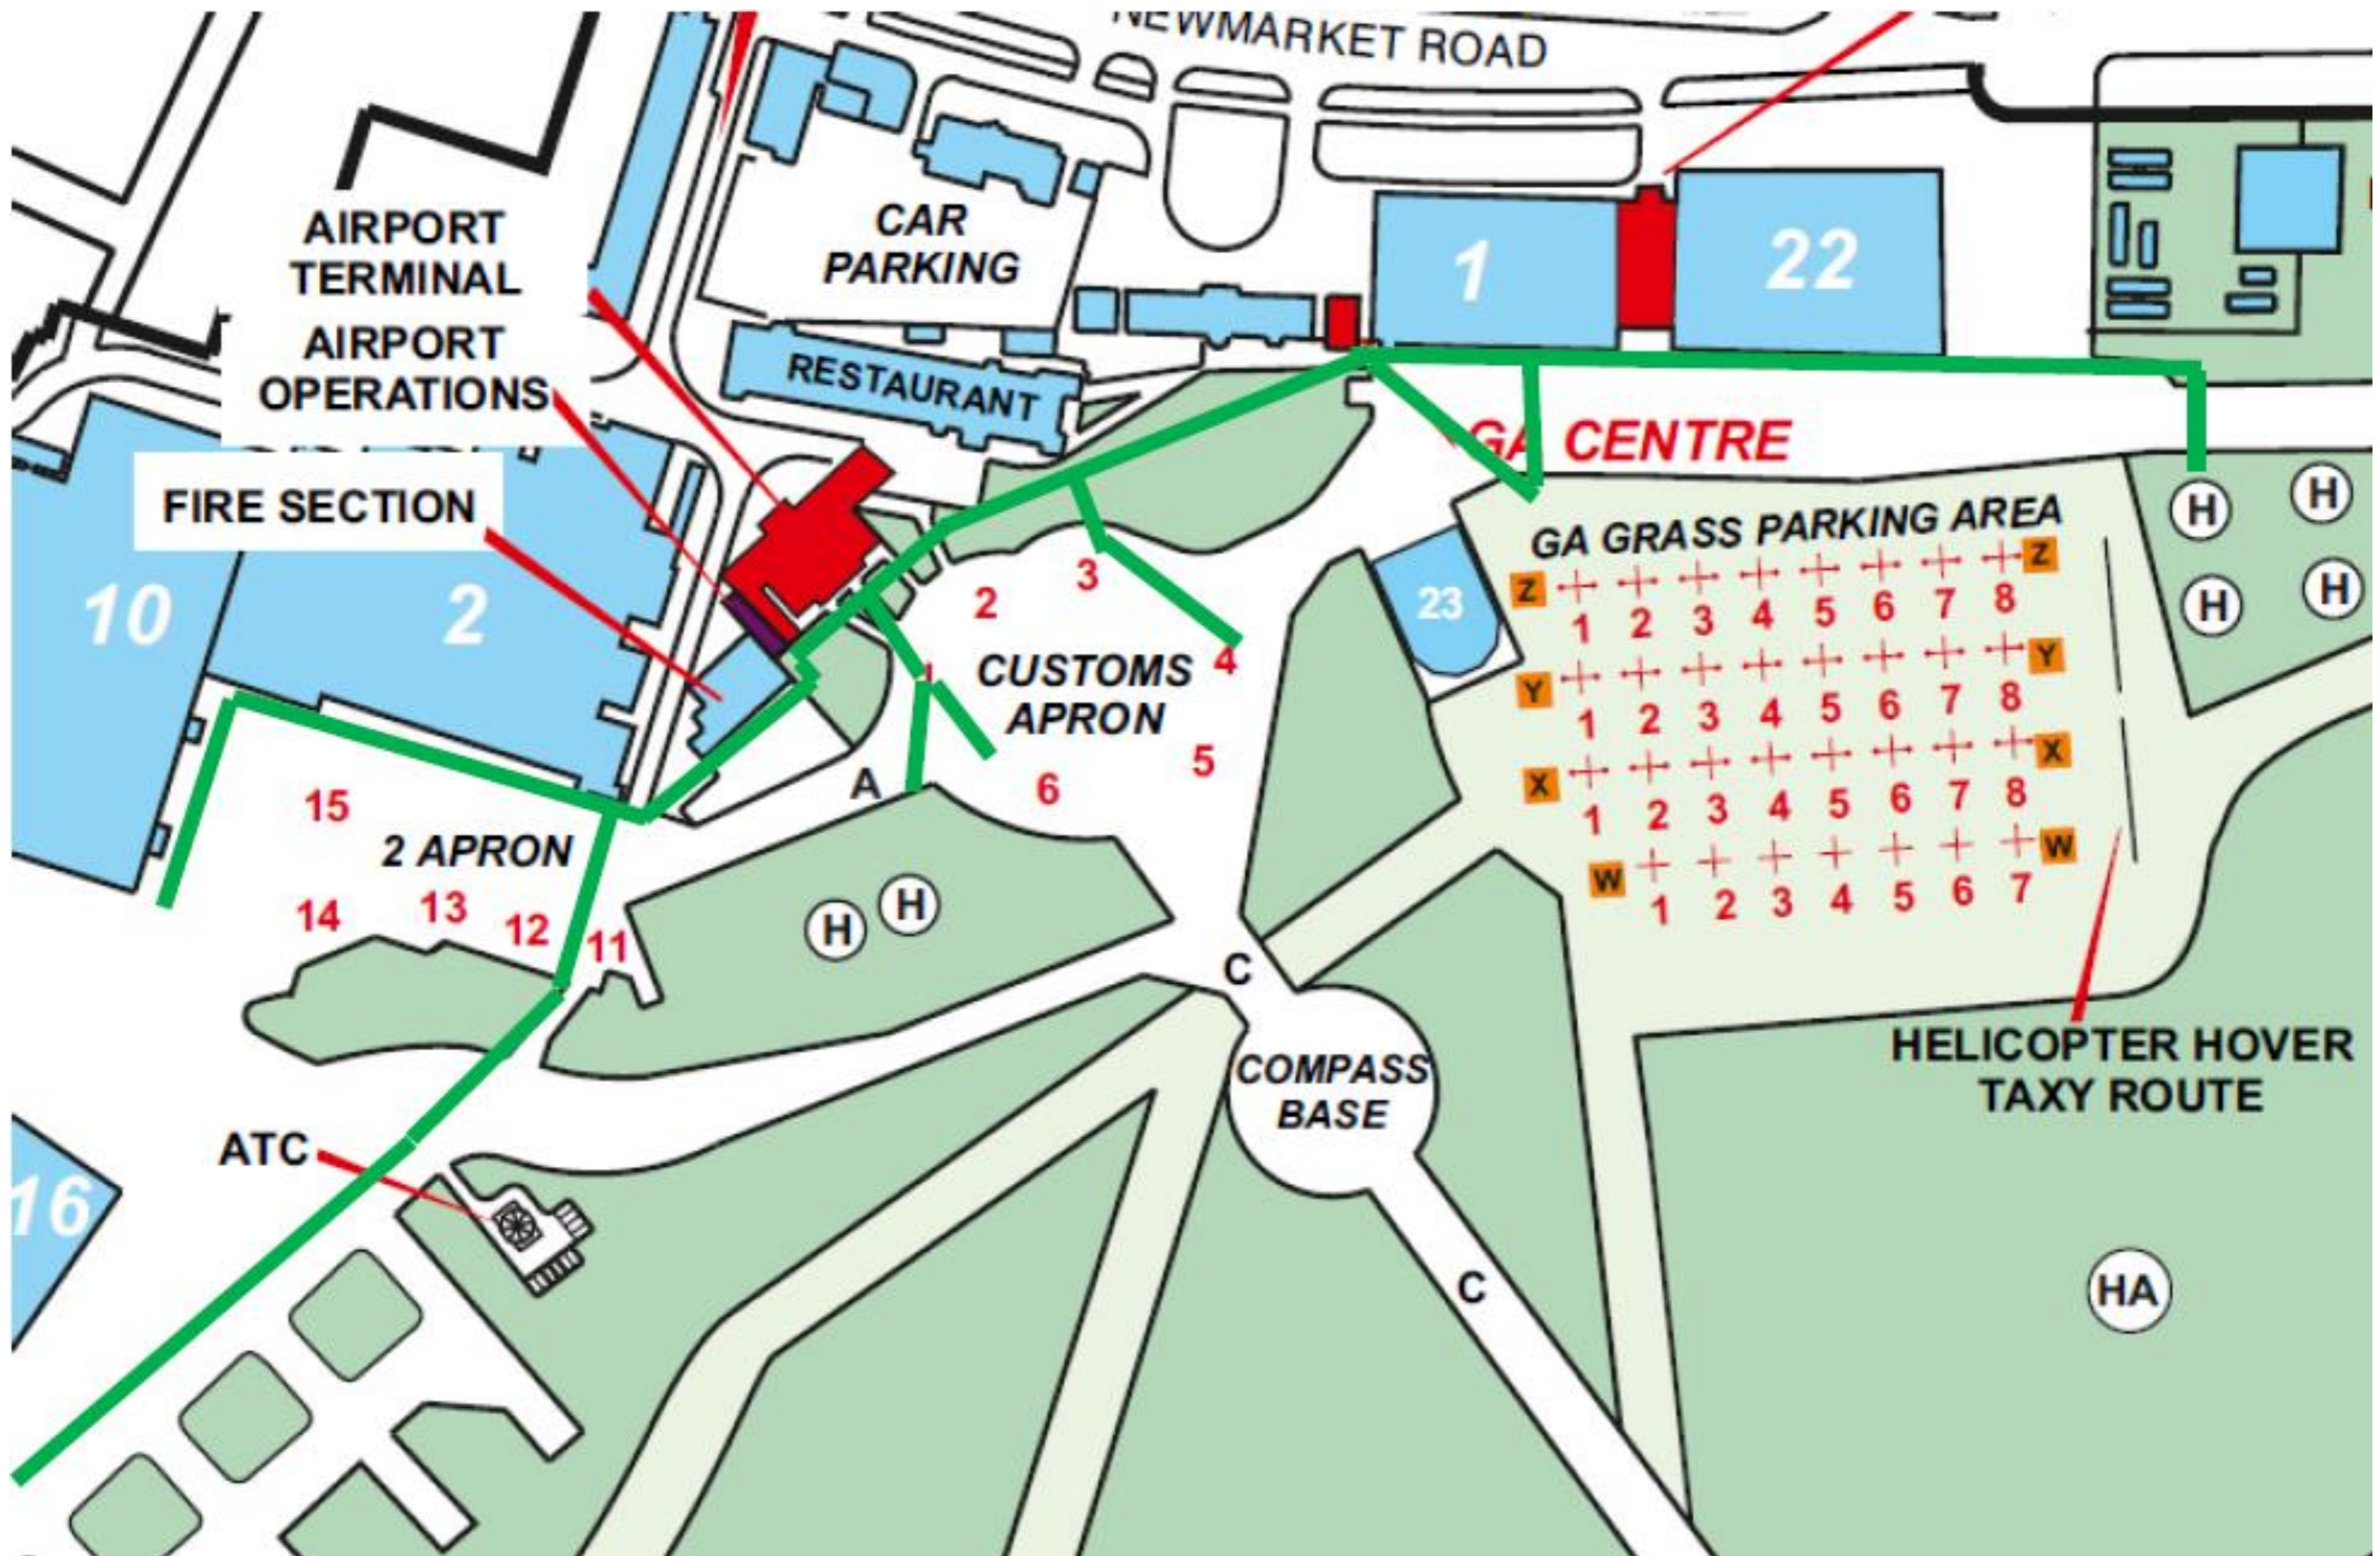

CAMBRIDGE AIRPORT PEDESTRIAN WALKWAYS MAP 2021

PEDESTRIAN WALKWAYS AND UNCONTROLLED CROSSINGS ARE SHOWN IN GREEN