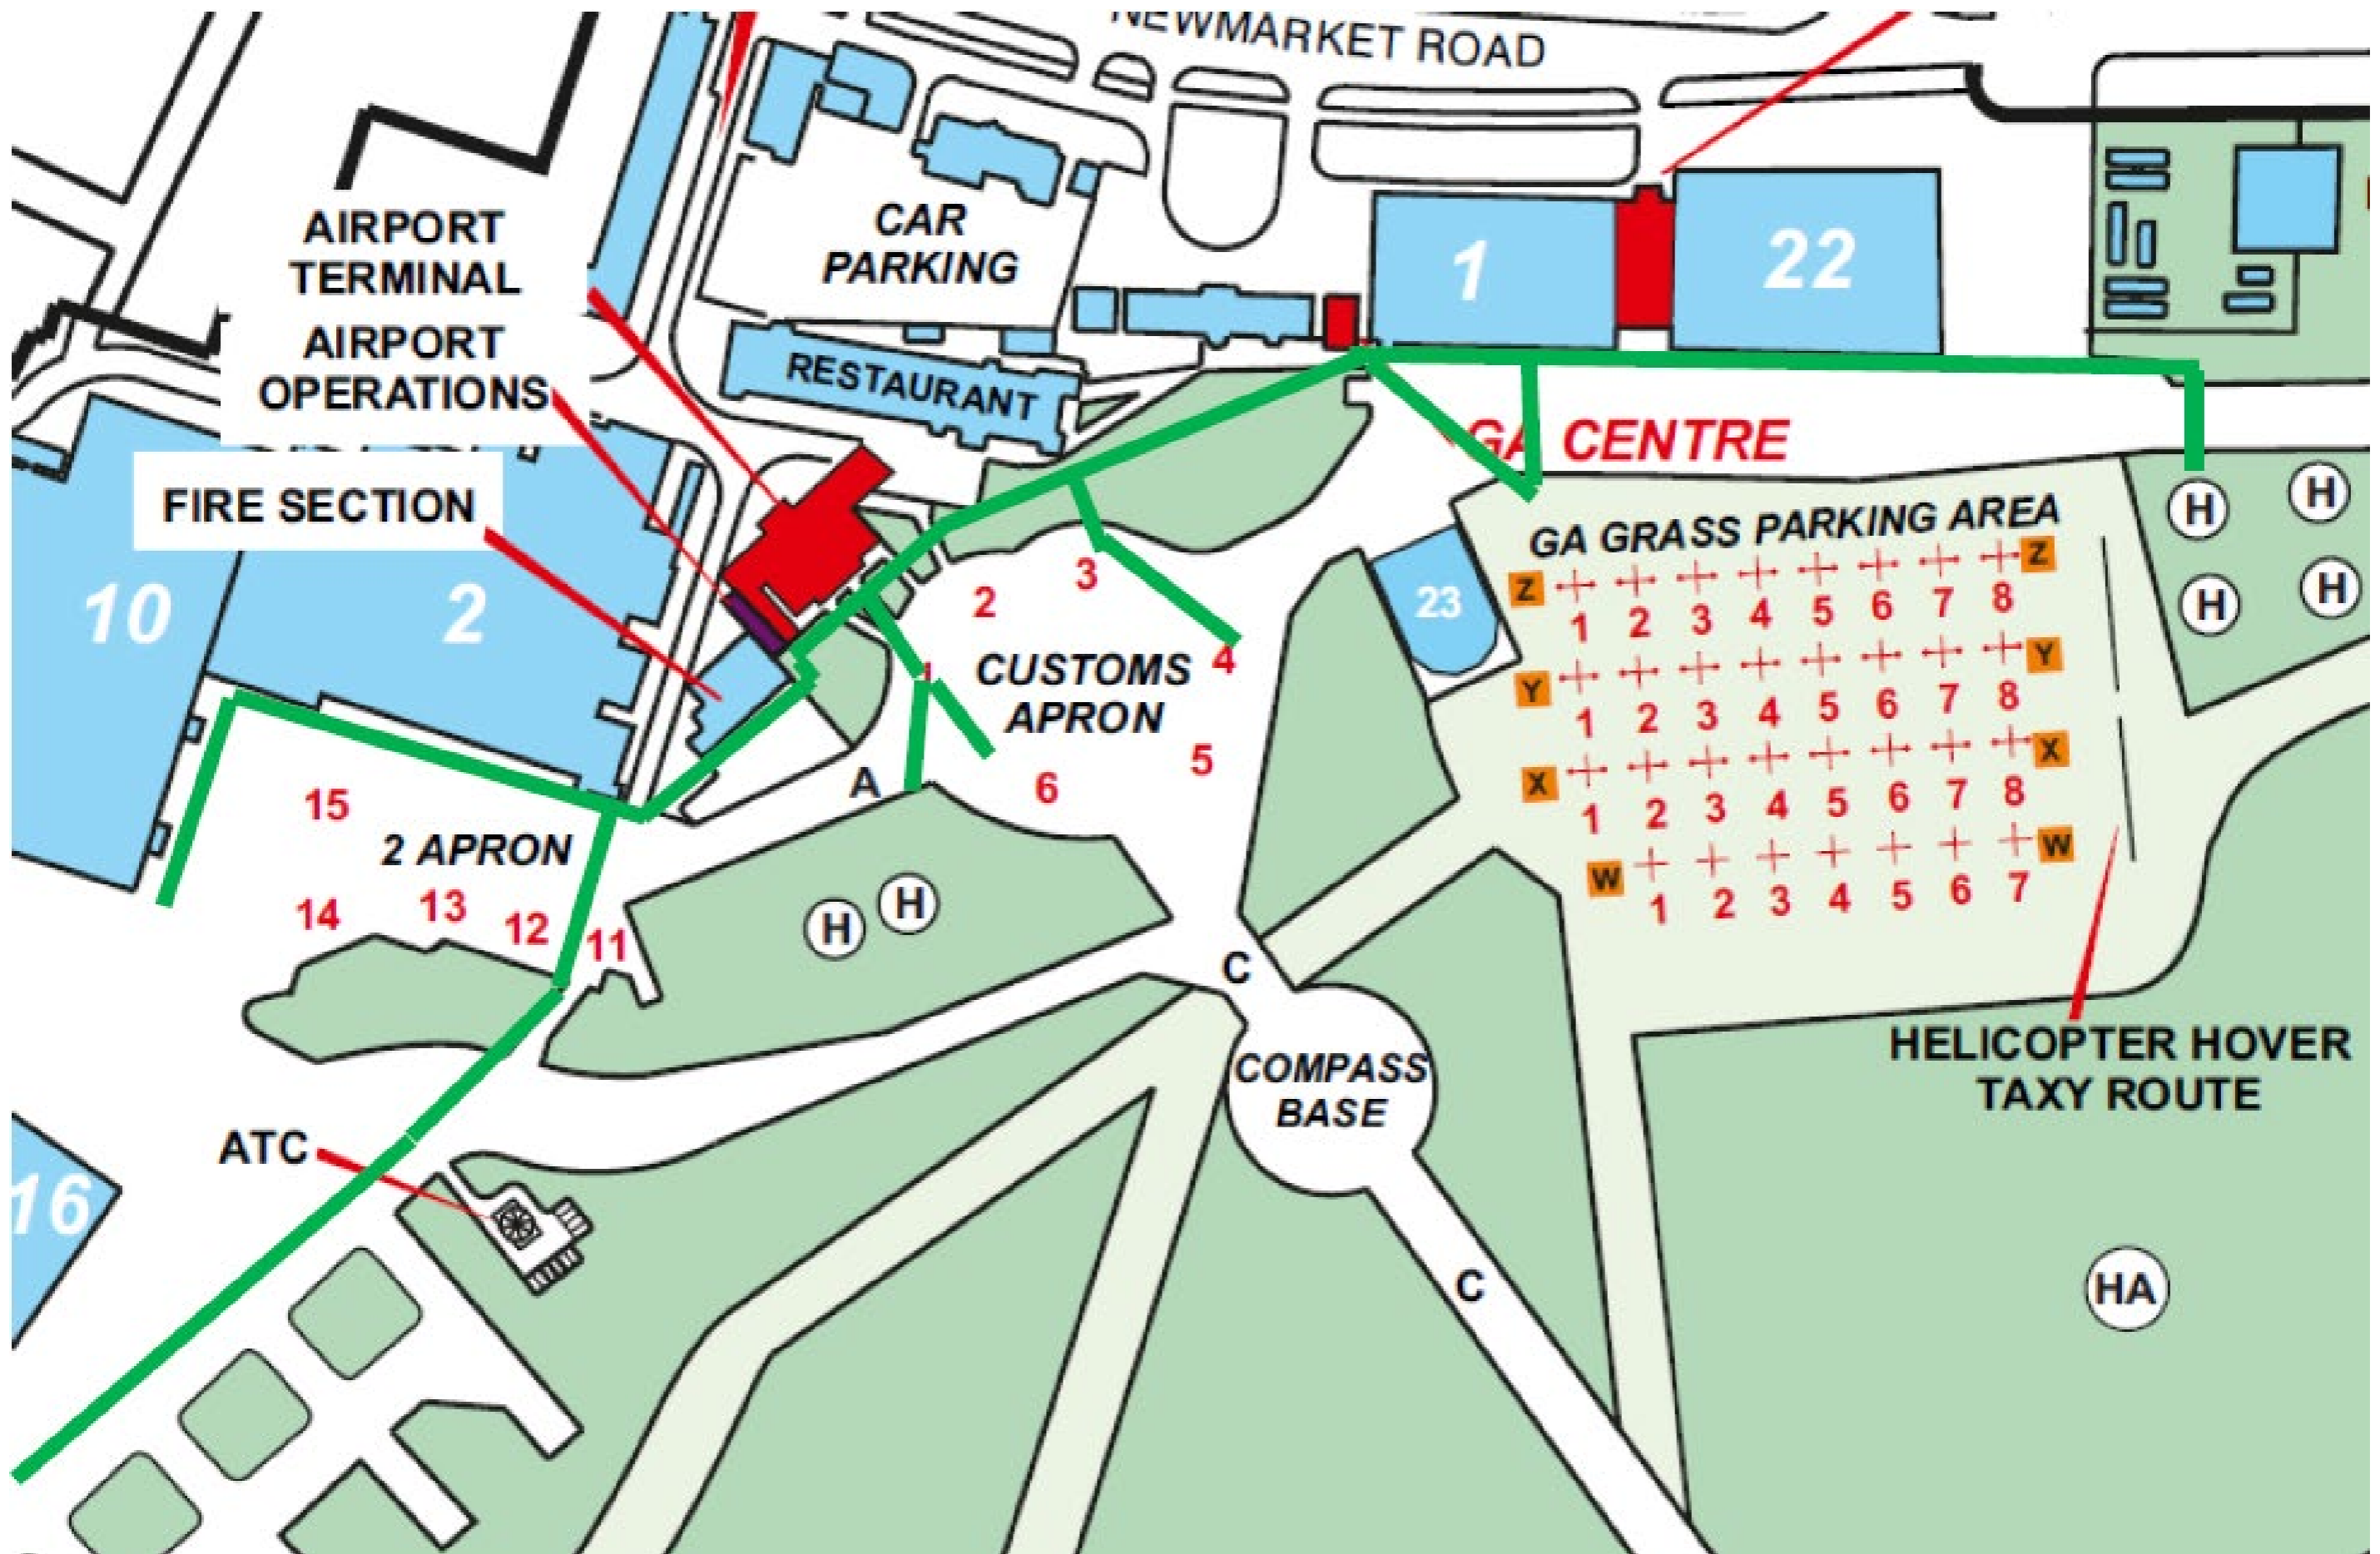

# CAMBRIDGE AIRPORT PEDESTRIAN WALKWAYS MAP

PEDESTRIAN WALKWAYS AND UNCONTROLLED CROSSINGS ARE SHOWN IN GREEN

EGSC-D-AOPS-006 ISSUE 1